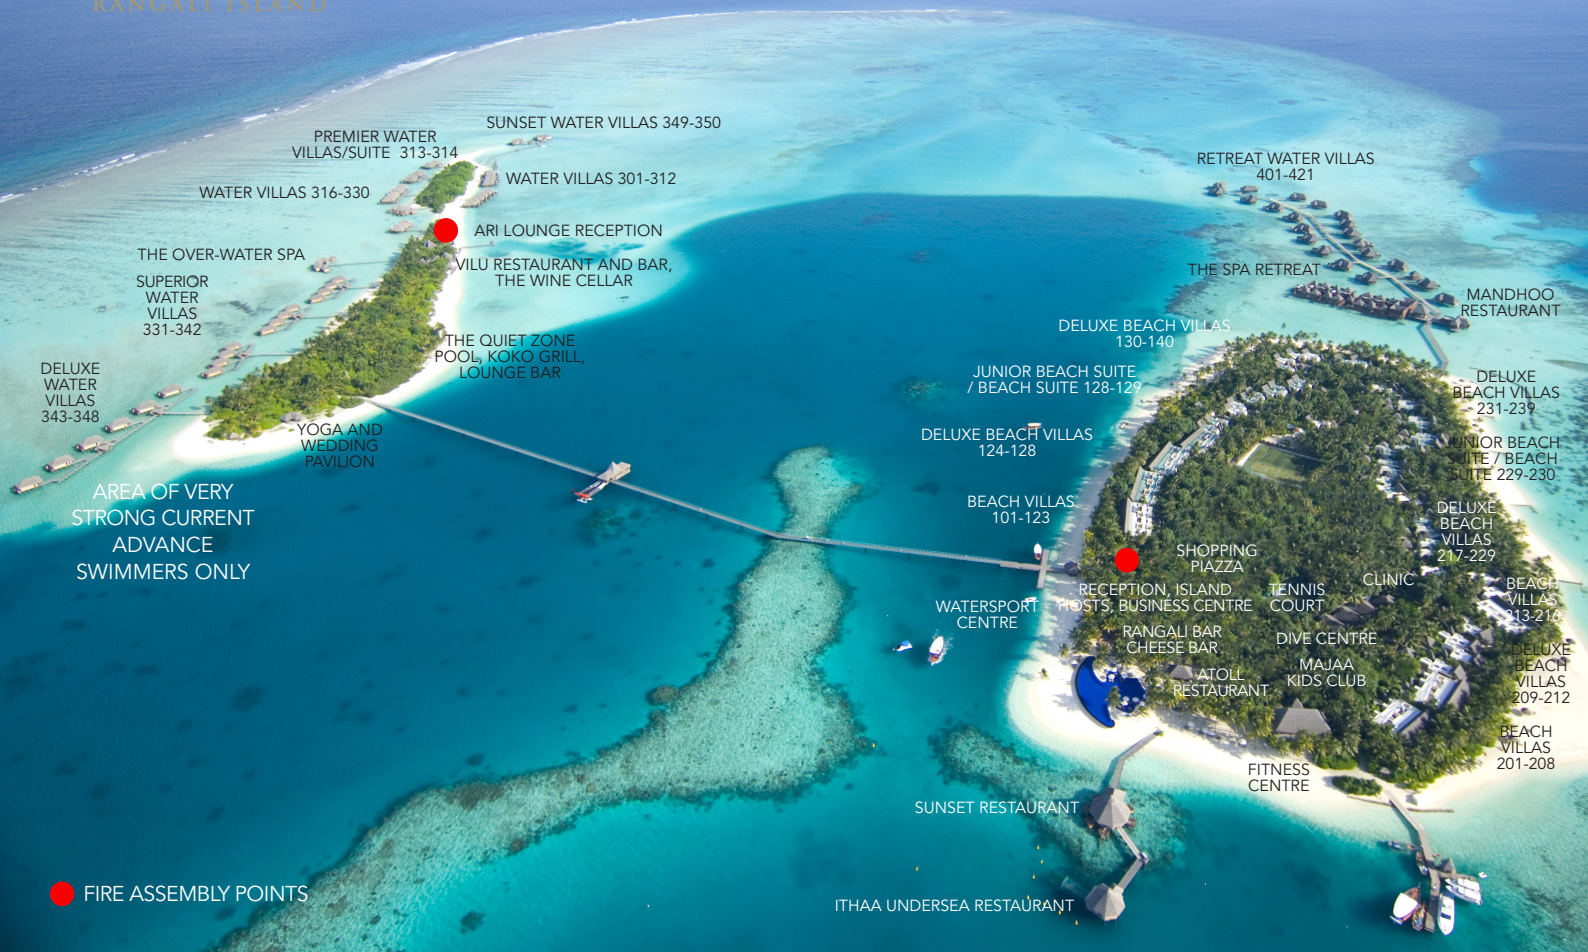

CONRAD®

MALDIVES
RANGALI ISLAND

DELUXE WATER VILLAS 343-348

THE OVER-WATER SPA
SUPERIOR WATER VILLAS 331-342

WATER VILLAS 316-330

PREMIER WATER VILLAS/SUITE 313-314

SUNSET WATER VILLAS 349-350

WATER VILLAS 301-312

THE SPA RETREAT

MANDHOO RESTAURANT

DELUXE BEACH VILLAS 130-140

JUNIOR BEACH SUITE / BEACH SUITE 128-129

DELUXE BEACH VILLAS 231-239

DELUXE BEACH VILLAS 124-128

JUNIOR BEACH SUITE / BEACH SUITE 229-230

BEACH VILLAS 101-123

DELUXE BEACH VILLAS 217-229

SHOPPING PIAZZA

CLINIC

BEACH VILLAS 213-216

WATERSPORT CENTRE

RECEPTION, ISLAND POSTS, BUSINESS CENTRE

TENNIS COURT

DELUXE BEACH VILLAS 209-212

RANGALI BAR CHEESE BAR

DIVE CENTRE

BEACH VILLAS 201-208

ATOLL RESTAURANT

MAJAA KIDS CLUB

FITNESS CENTRE

SUNSET RESTAURANT

ITHAA UNDERSEA RESTAURANT